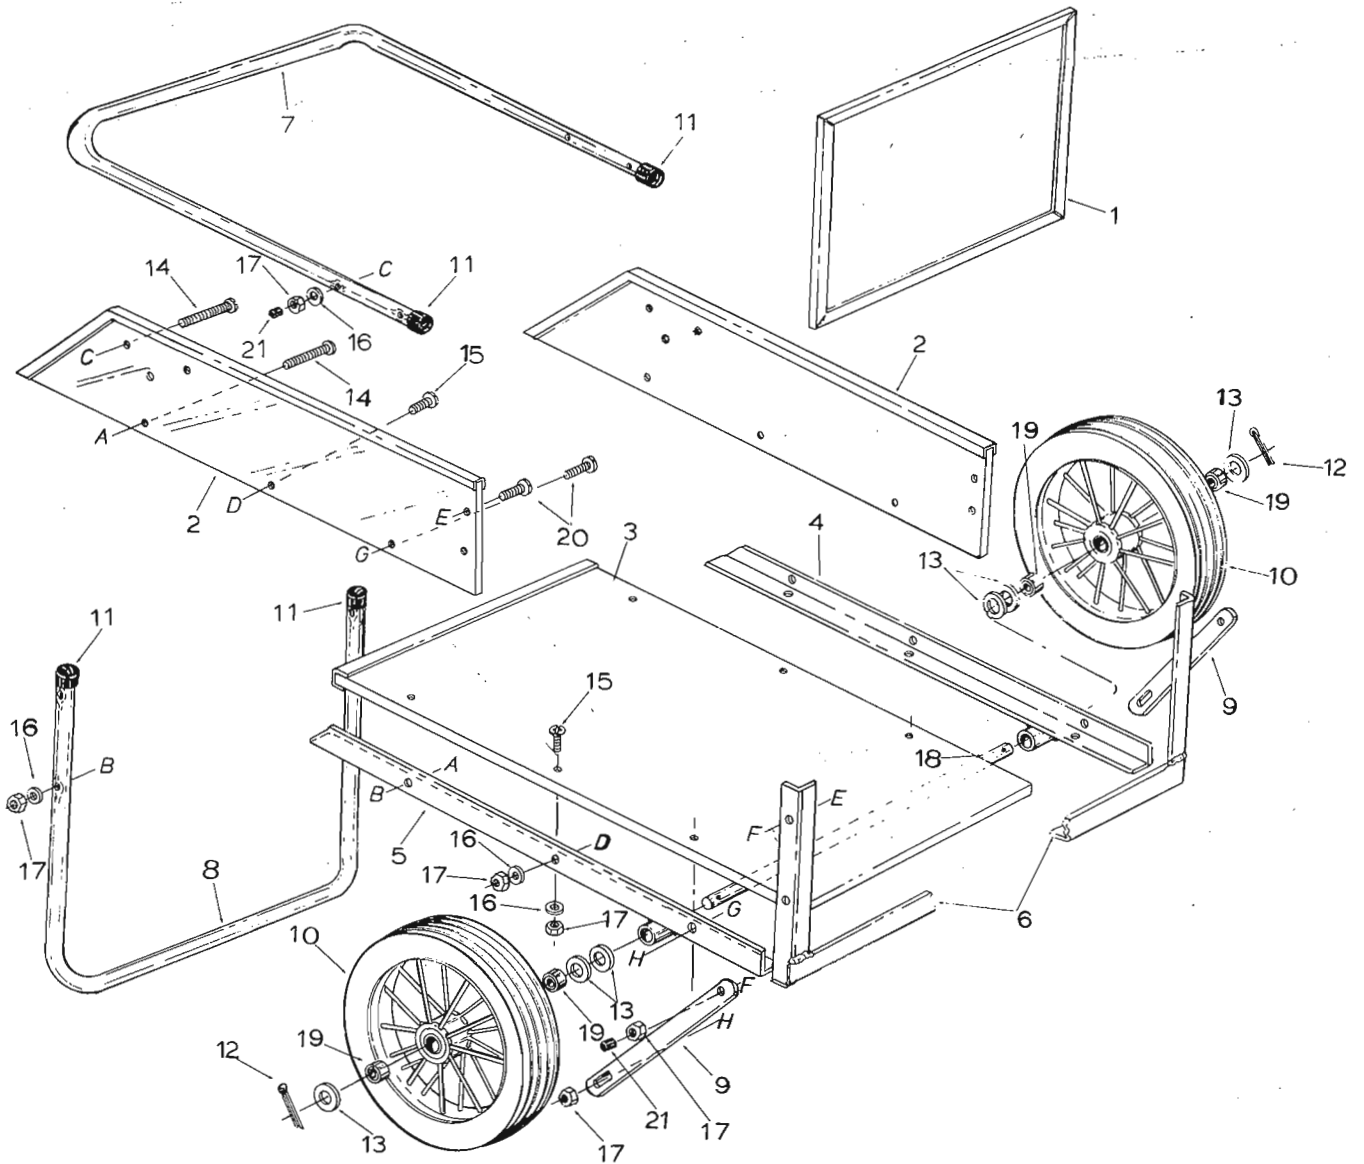

MODEL 45-0176 7 CU. FT. FARM/YARD CART

PARTS LIST FOR MODEL NO. 45-0176 FARM/YARD CART

REF. NO.	PART NO.	QTY.	DESCRIPTION	REF. NO.	PART NO.	QTY.	DESCRIPTION
1	44012	1	Front Panel	13	43949	4	Flat Washers 25/32" I.D. x 1-1/2" O.D. x 3/32" Tk.
2	44013	2	Side Panel	14	44022	8	Truss Head Screws 1/4-20 x 1-3/4" Lg.*
3	44014	1	Bottom Panel	15	44023	13	Truss Head Screws 1/4-20 x 3/4" Lg.*
4	62527	1	Side Angle Assembly-L.H.	16	43088	25	Flat Washer 1/4" I.D.*
5	62528	1	Side Angle Assembly-R.H.	17	43178	25	Hex Nut 1/4-20 Thd.*
6	62529	1	Front Angle	18	23593	1	Axle
7	44018	1	Handle Tube	19	44016	4	Bearing, Ball 3/4" I.D.
8	44019	1	Leg Tube	20	44259	4	Truss Head Screws 1/4-20 x 1" Lg.*
9	23606	2	Support Strap	21	44538	6	Rubber Cap 1/4 x 3/8" Lg.
10	43944	2	Wheel Assembly Complete w/bearings (20")	21	44512	1	Owner's Manual
11	44021	4	Tube Caps				
12	43010	2	Cotter Pin 1/8" x 1-1/4" Lg.*				