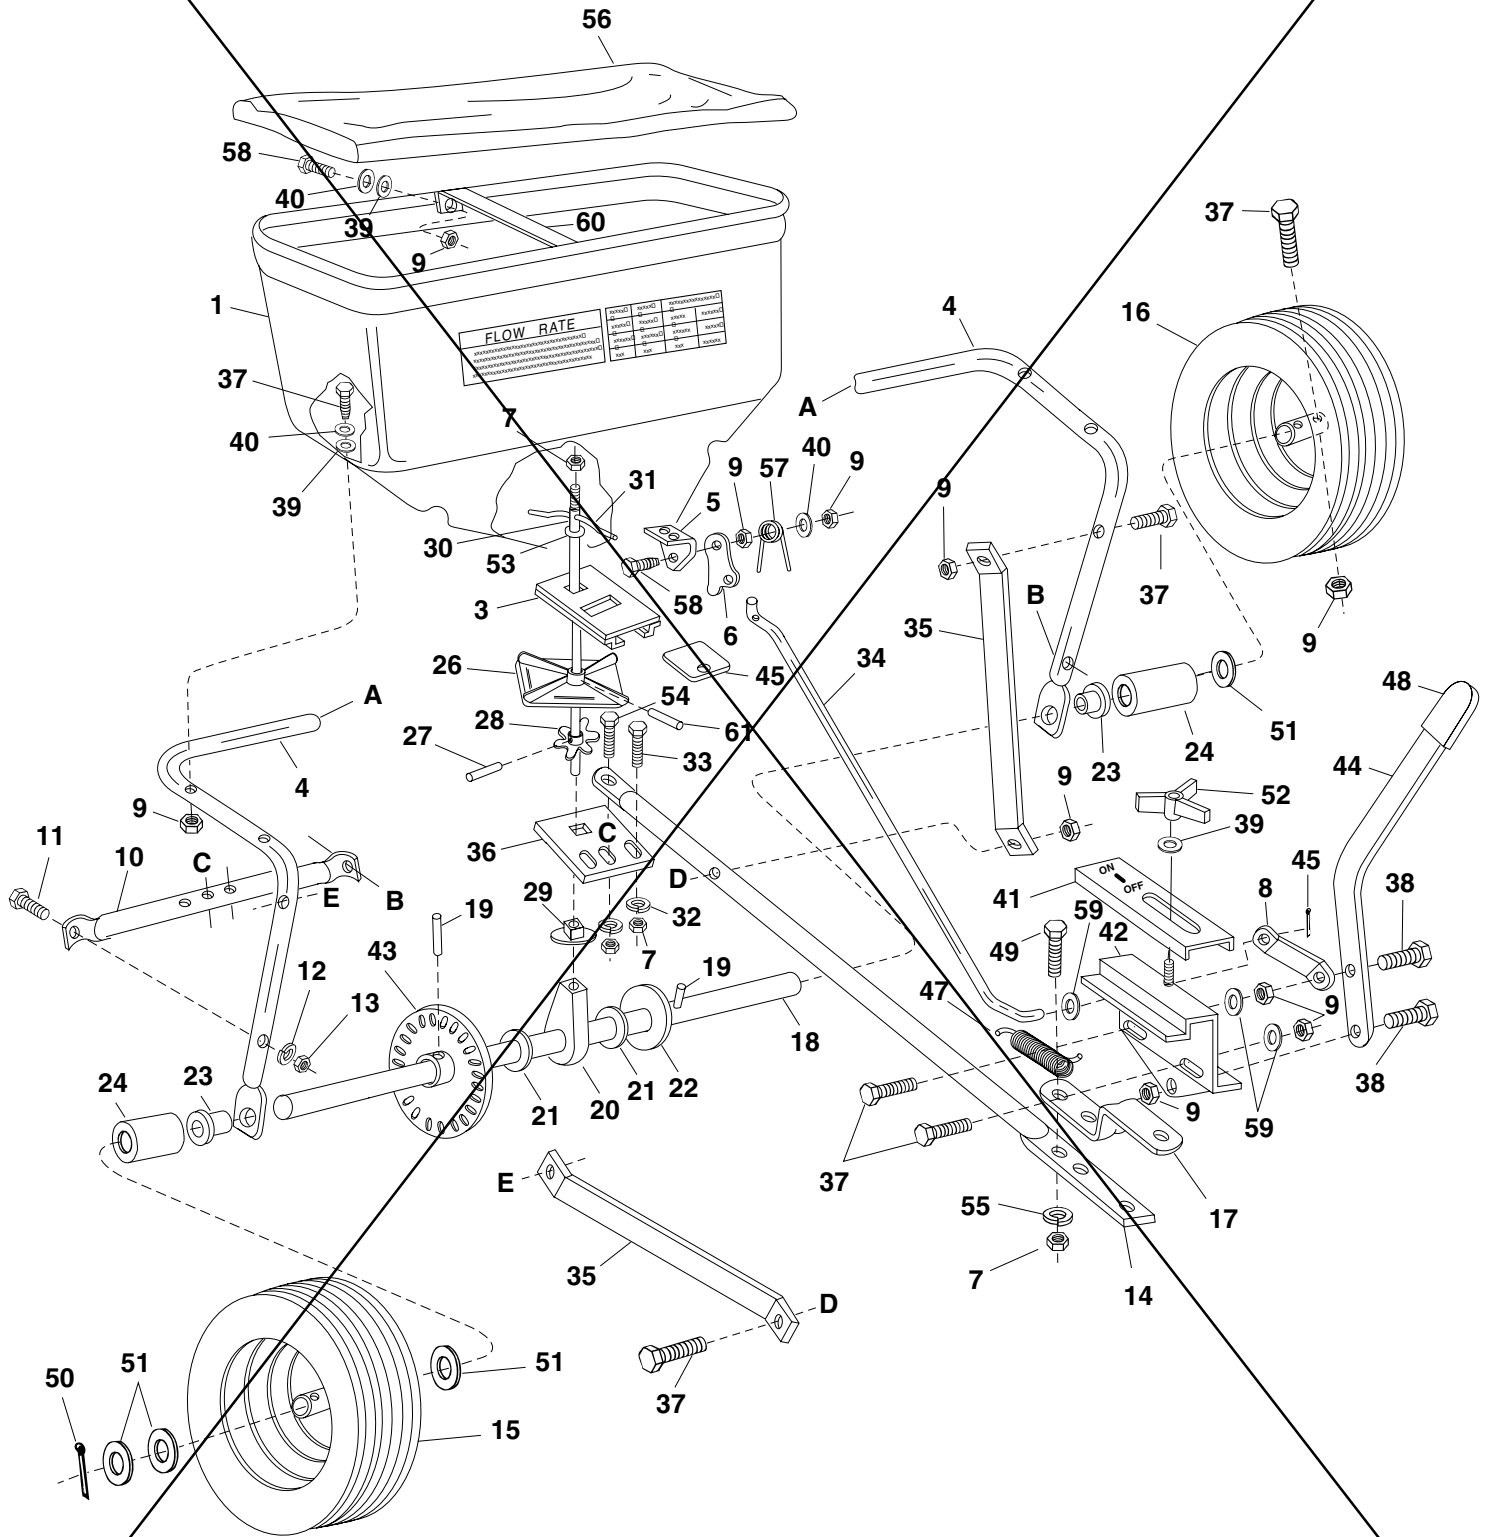

# REPAIR PARTS BROADCAST SPREADER MODEL 45-0187