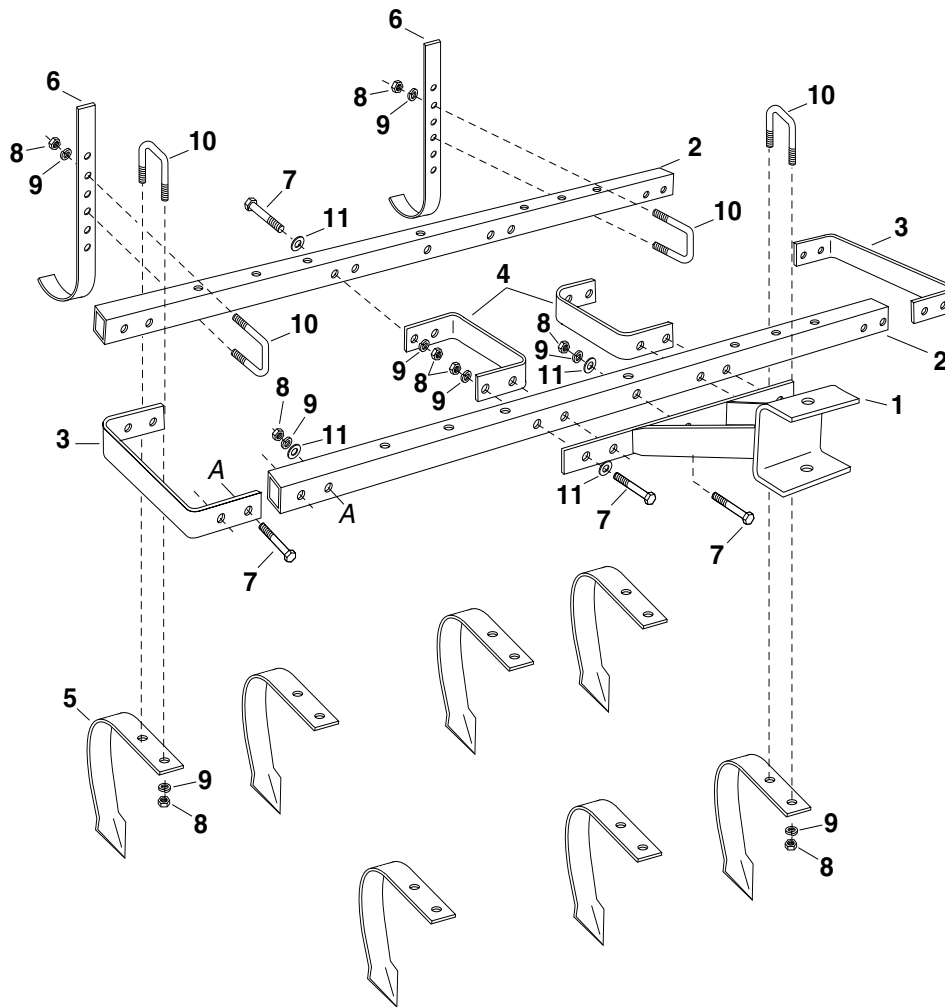

# REPAIR PARTS FOR MODEL 45-0264 - ROW CROP CULTIVATOR

## REPAIR PARTS LIST FOR MODEL 45-0264 - ROW CROP CULTIVATOR

REF. NO.	PART NO.	QTY.	DESCRIPTION
1	63656	1	Hitch Ass'y.
2	46848	2	Frame Tube
3	24223	2	Frame Brace (End)
4	24224	2	Frame Brace (Middle)
5	43022	7	Cultivator Tang
6	24238	2	Depth Gauge Bar
7	43432	17	Hex Bolt, 3/8-16 x 2-1/2" Lg.
8	43015	35	Hex Nut, 3/8-16 Thread
9	43003	35	Lock Washer, 3/8"
10	46853	9	U-Bolt, 3/8-16 Thread
11	43070	17	Flat Washer, 3/8" Std. Wrt.
	47054	1	Owners Manual