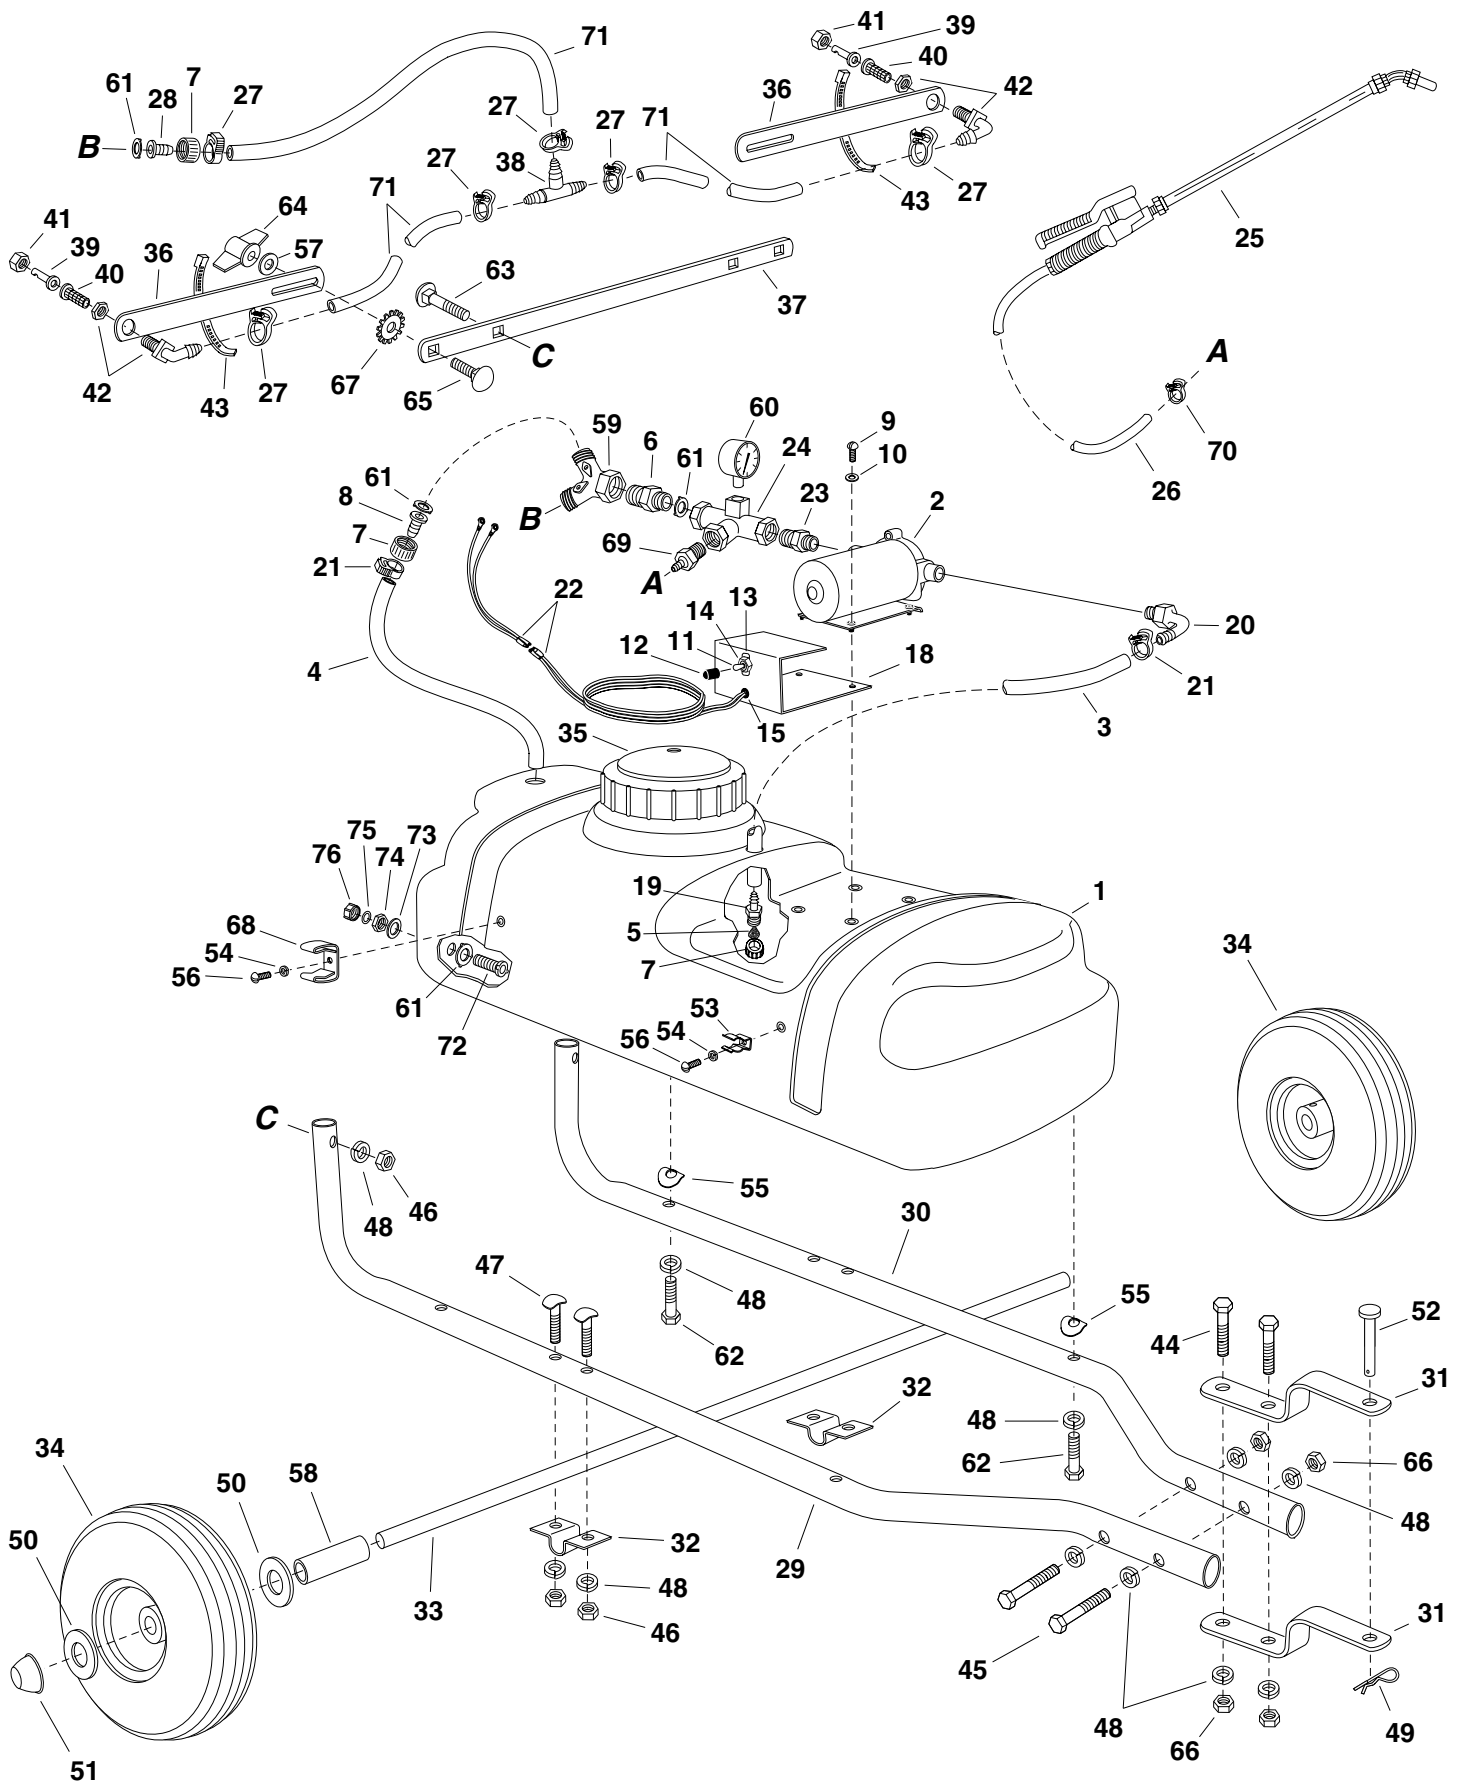

# REPAIR PARTS FOR 15 GALLON SPRAYER MODEL 45-0292