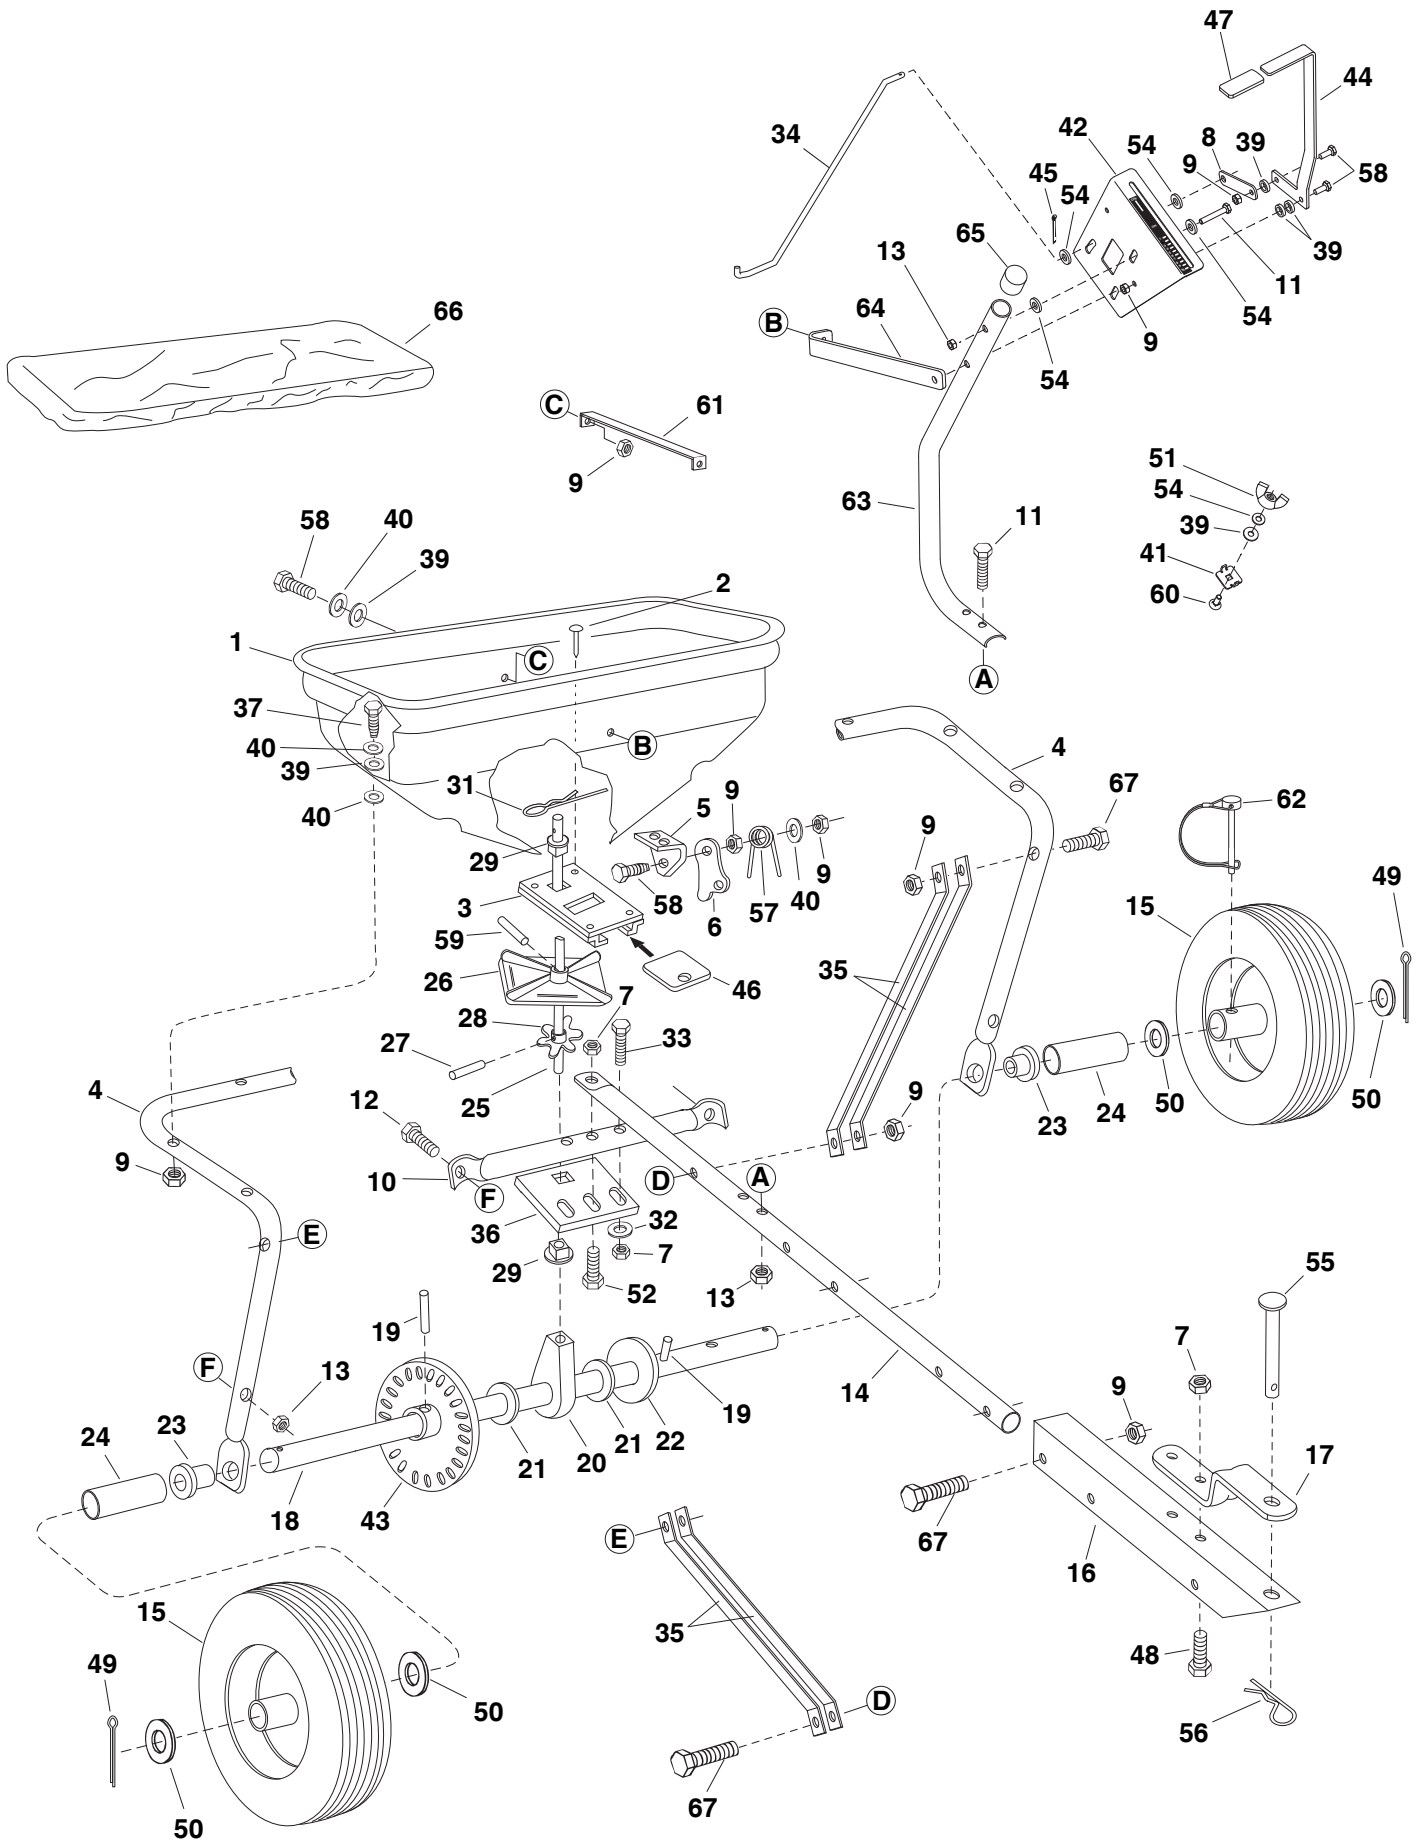

REPAIR PARTS FOR BROADCAST SPREADER MODEL 45-0364

REPAIR PARTS FOR BROADCAST SPREADER MODEL 45-0364

REF. NO.	PART NO.	QTY.	DESCRIPTION	REF. NO.	PART NO.	QTY.	DESCRIPTION
1	49414	1	Hopper	35	23525	2	Brace, Hitch
2	43882	4	Rivet, Stainless	36	23762	1	Shaft Support Plate
3	65129	1	Ass'y, Guide Closure	37	46699	6	Bolt, Hex 1/4-20 x 2"
4	44462	1	Tube, Frame	39	1543-69	11	Washer, Nylon
5	23753	1	Slide Gate Angle Bracket	40	43088	14	Washer, Flat 1/4" Std.
6	23758	1	Slide Gate Bracket	41	24858	1	Stop, Adjustable
7	HA21362	5	Nut, Hex Lock 3/8-16 Nylock	42	24915	1	Bracket, Flow Control Mount
8	24857	1	Flow Control Link	43	62474	1	Gear Assembly
9	47189	17	Nut, Hex Lock 1/4-20 Nylock	44	24917	1	Flow Control Arm
10	43808	1	Tube, Crossover	45	44101	1	Cotter Pin 3/32" x 3/4" Lg.*
11	43084	4	Bolt, Hex 5/16-18 x 1-3/4" Lg.	46	23533	1	Plate, Closure
12	44180	2	Bolt, Hex 5/16-18 x 2" Lg.	47	43848	1	Grip, Flow Control Arm
13	47810	6	Nut, Hex Lock, 5/16-18 Nylock	48	43407	2	Bolt, Hex 3/8-16 x 3/4" Lg. *
14	48864	1	Tube, Hitch	49	43093	2	Pin, Cotter 1/8" x 1-1/2"
15	48511	2	Wheel	50	43009	4	Washer, Flat 1-5/8" O.D.
16	25080	1	Bracket, Hitch Extension	51	47141	1	Wing Nut, Nylon
17	23014	1	Bracket, Hitch	52	HA180132	1	Bolt, Hex 3/8-16 x 2-1/4" Lg. *
18	24914	1	Shaft, Axle	54	R19111116	7	Washer, 5/16 SAE
19	43851	2	Pin, Spring 3/16" Dia. x 1-1/4"	55	47623	1	Hitch Pin
20	43871	1	Bushing, Axle Shaft	56	43343	1	Hair Cotter Pin, 1/8"
21	1540-32	5	Washer, Flat .78 I.D.	57	44566	1	Spring, Torsion
22	1540-162	1	Washer, Flat 1/2"	58	43661	5	Bolt, Hex 1/4-20 x 1" Lg.*
23	47615	2	Bearing, Flange	59	46055	1	Pin, Spring 1/8" Dia. x 1" Lg.
24	47683	2	Tube, Spacer	60	44950	1	Bolt, Carriage 1/4-20 x 3/4"
25	25305	1	Shaft, Sprocket	61	25433	1	Strap, Hopper
26	04367	1	Spreader Plate	62	48515	1	Drive Pin W/Bail, 1/4" x 2"
27	43850	1	Pin, Spring 1/8" Dia. x 5/8".	63	48514	1	Flow Control Mounting Tube
28	44468	1	Sprocket, 6 Tooth	64	25434	1	Tube Support Strap
29	44285	2	Bushing, Delrin	65	44481	1	Vinyl Cap
31	48934	1	Hairpin Agitator	66	49504	1	Vinyl Cover
32	43070	5	Washer, Flat 3/8" *	67	1509-69	2	Bolt, Hex 1/4-20 x 1-3/4" Lg.*
33	43054	2	Bolt, Hex 3/8-16 x 2" Lg.*		49416	1	Owner's Manual
34	48586	1	Rod, Flow Control				